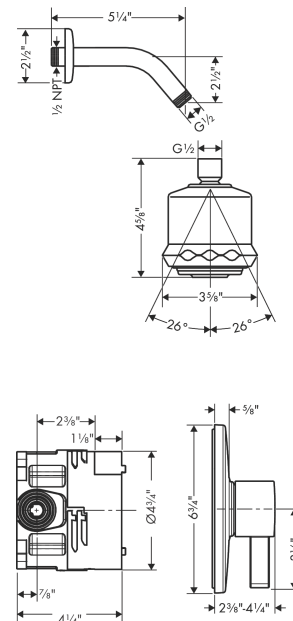

Clubmaster

Pressure Balance Shower Set with Rough, 2.5 GPM

Surface: **chrome** Part no. : **04907000**

Description

Features

- Consists of: Showerhead, Showerarm, Pressure balance trim, Rough
- Shower head size: 85 mm
- Spray modes: Rain, Pulsating Massage, Soft spray
- Spray type alternation: adjustment with shift on overhead shower
- Ball-joint: Showerhead angle adjustable
- Flow: 2.5 GPM (9.5 L/Min)
- Use of outlets: Temperature and on/off control for 1 outlet
- Installation: wall

Item details

List Price \$ 675.00

Technology

Compliance

Product image

Scale drawing

Clubmaster
Pressure Balance Shower Set with Rough, 2.5 GPM
 Surface: **chrome** Part no. : **04907000**

Exploded drawing

Year of production: >08/20

Clubmaster
Pressure Balance Shower Set with Rough, 2.5 GPM
 Surface: **chrome** Part no. : **04907000**

Spare parts list

Year of production: >08/20

Pos.	Description	Part no.	Price	PU
1	base body	01850181	-	1
2	Finish set	04233000	-	1
3	shower arm	27411003	-	1
4	showerhead cpl.	28496001	-	1