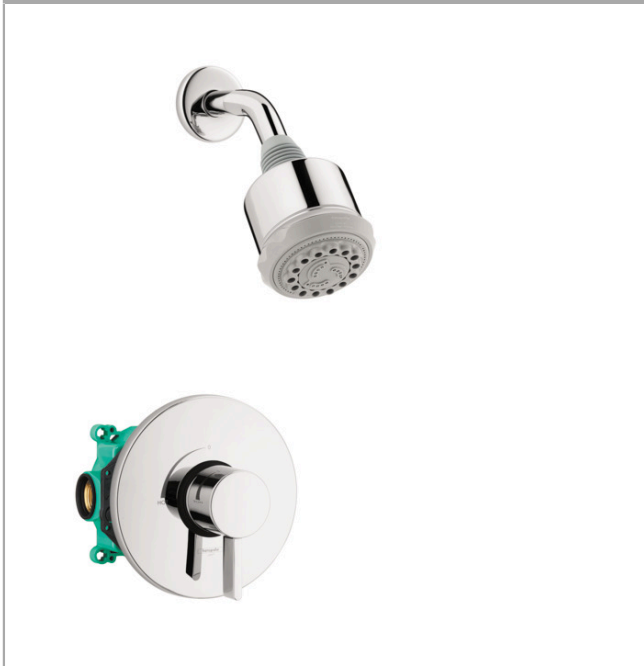

Clubmaster

Pressure Balance Shower Set with Rough, 2.5 GPM

Surface: **chrome** Part no. : **04907000**

Description

Features

- Consists of: Showerhead, Showerarm, Pressure balance trim, Rough
- Shower head size: 85 mm
- Spray modes: Rain, Pulsating Massage, Soft spray
- Spray type alternation: adjustment with shift on overhead shower
- Ball-joint: Showerhead angle adjustable
- Flow: 2.5 GPM (9.5 L/Min)
- Use of outlets: Temperature and on/off control for 1 outlet
- Installation: wall

Item details

List Price \$ 675.00

Technology

Compliance

Product image

Scale drawing

Clubmaster
Pressure Balance Shower Set with Rough, 2.5 GPM
 Surface: **chrome** Part no. : **04907000**

Exploded drawing

Year of production: >08/20

Clubmaster
Pressure Balance Shower Set with Rough, 2.5 GPM
 Surface: **chrome** Part no. : **04907000**

Spare parts list

Year of production: >08/20

Pos.	Description	Part no.	Price	PU
1	base body	01850181	-	1
2	Finish set	04233000	-	1
3	shower arm	27411003	-	1
4	showerhead cpl.	28496001	-	1