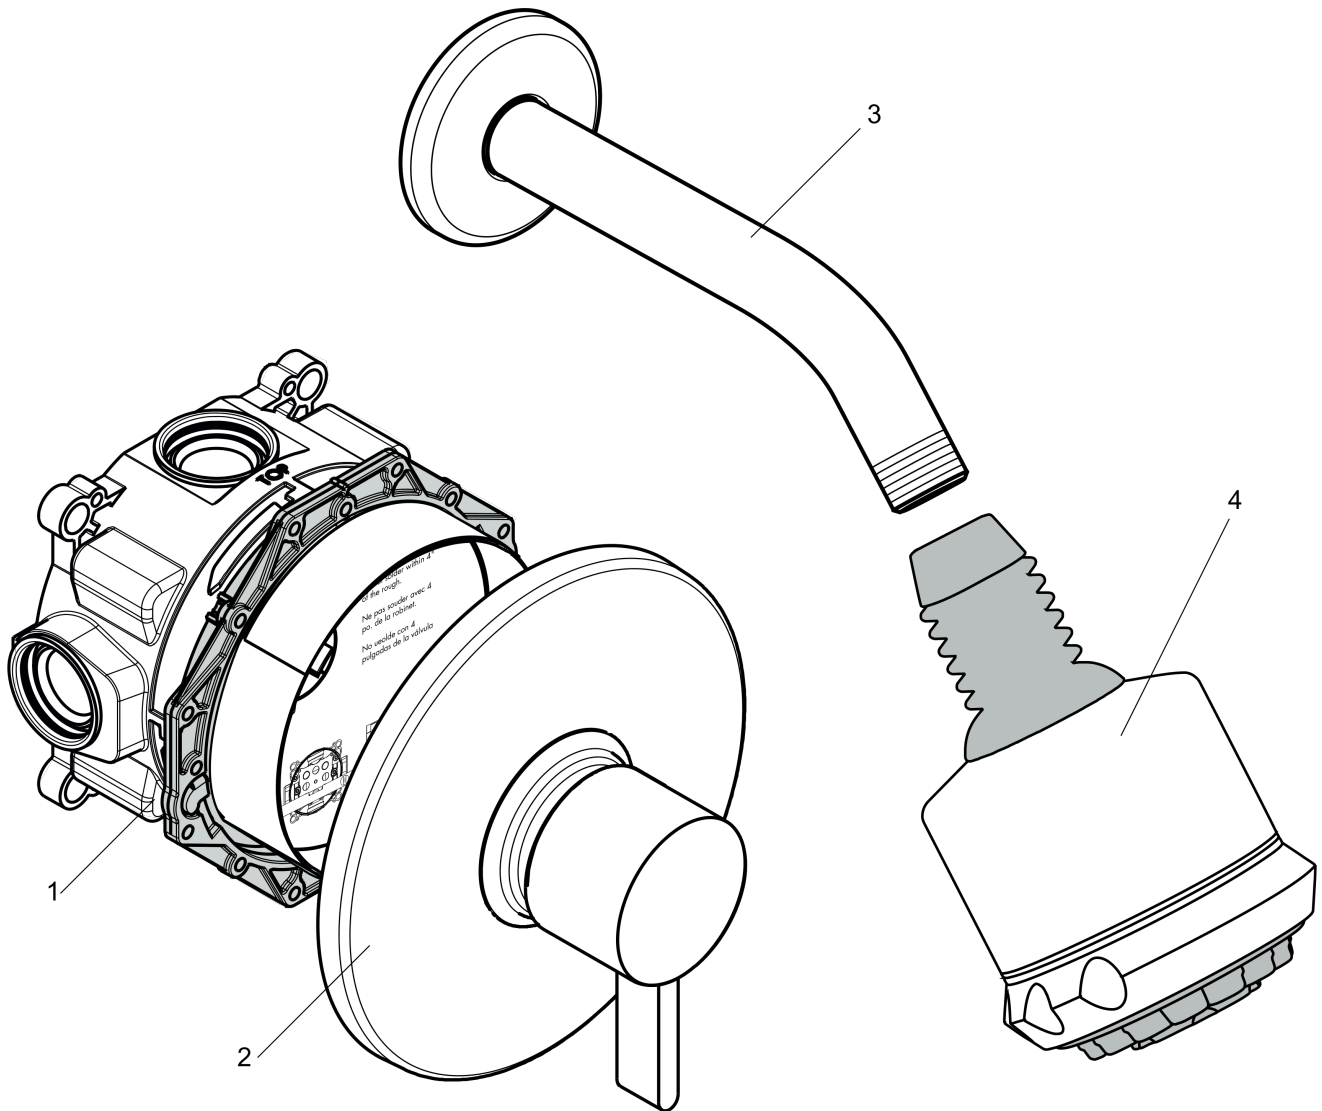

Clubmaster

Pressure Balance Shower Set with Rough, 2.5 GPM

Surface: **chrome** Part no. : **04907000**

Description

Features

- Consists of: Showerhead, Showerarm, Pressure balance trim, Rough
- Shower head size: 85 mm
- Spray modes: Rain, Pulsating Massage, Soft spray
- Spray type alternation: adjustment with shift on overhead shower
- Ball-joint: Showerhead angle adjustable
- Flow: 2.5 GPM (9.5 L/Min)
- Use of outlets: Temperature and on/off control for 1 outlet
- Installation: wall

Item details

List Price \$ 675.00

Technology

Compliance

Product image

Scale drawing

Clubmaster
Pressure Balance Shower Set with Rough, 2.5 GPM
 Surface: **chrome** Part no. : **04907000**

Exploded drawing

Year of production: >08/20

Clubmaster
Pressure Balance Shower Set with Rough, 2.5 GPM
 Surface: **chrome** Part no. : **04907000**

Spare parts list

Year of production: >08/20

Pos.	Description	Part no.	Price	PU
1	base body	01850181	-	1
2	Finish set	04233000	-	1
3	shower arm	27411003	-	1
4	showerhead cpl.	28496001	-	1